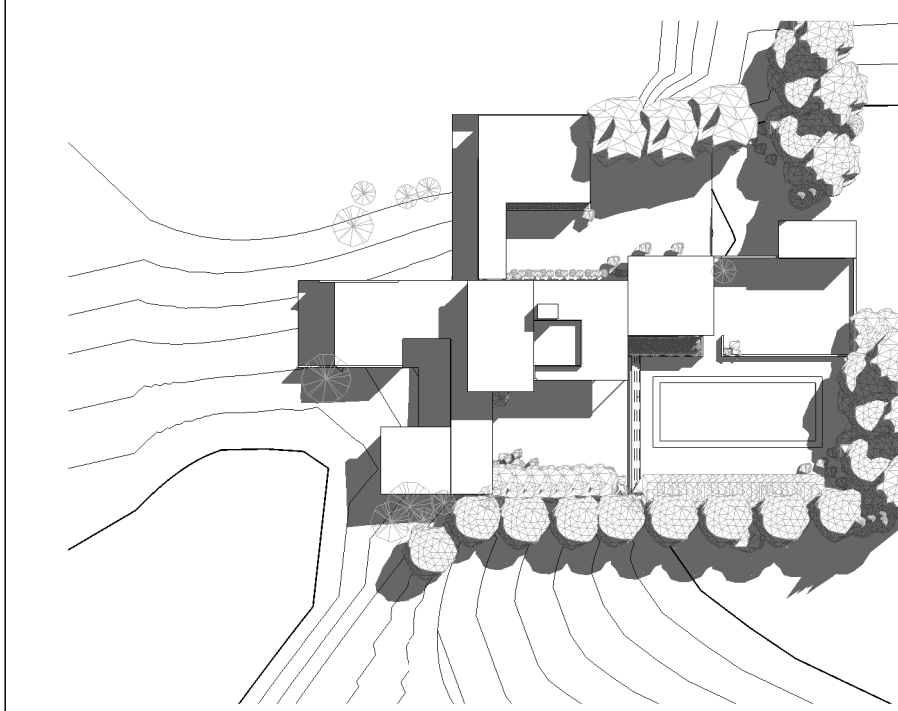

① Level 1  
3/64" = 1'-0"

② West Elevation  
3/32" = 1'-0"

③ Section  
3/32" = 1'-0"

ROOM SCHEDULE		
LEVEL	NAME	AREA
Level 1	Bathroom	80 SF
Level 1	Bathroom	49 SF
Level 1	Bathroom	57 SF
Level 1	Bathroom	84 SF
Level 1	Bedroom	220 SF
Level 1	Bedroom	224 SF
Level 1	Bedroom	162 SF
Level 1	Bedroom	250 SF
Level 1	Closet	77 SF
Level 1	Closet	193 SF
Level 1	Dining	282 SF
Level 1	Garage	462 SF
Level 1	Kitchen	358 SF
Level 1	Living	599 SF
Level 1	Master	406 SF
Level 1	Office	157 SF
TOTAL:		16

Marisela Gerardo

Kaufmann Desert House

Robert Nuetra

Location	Palm Springs CA
Completion Date	1946
Date	12/3/19
Course	472 0101