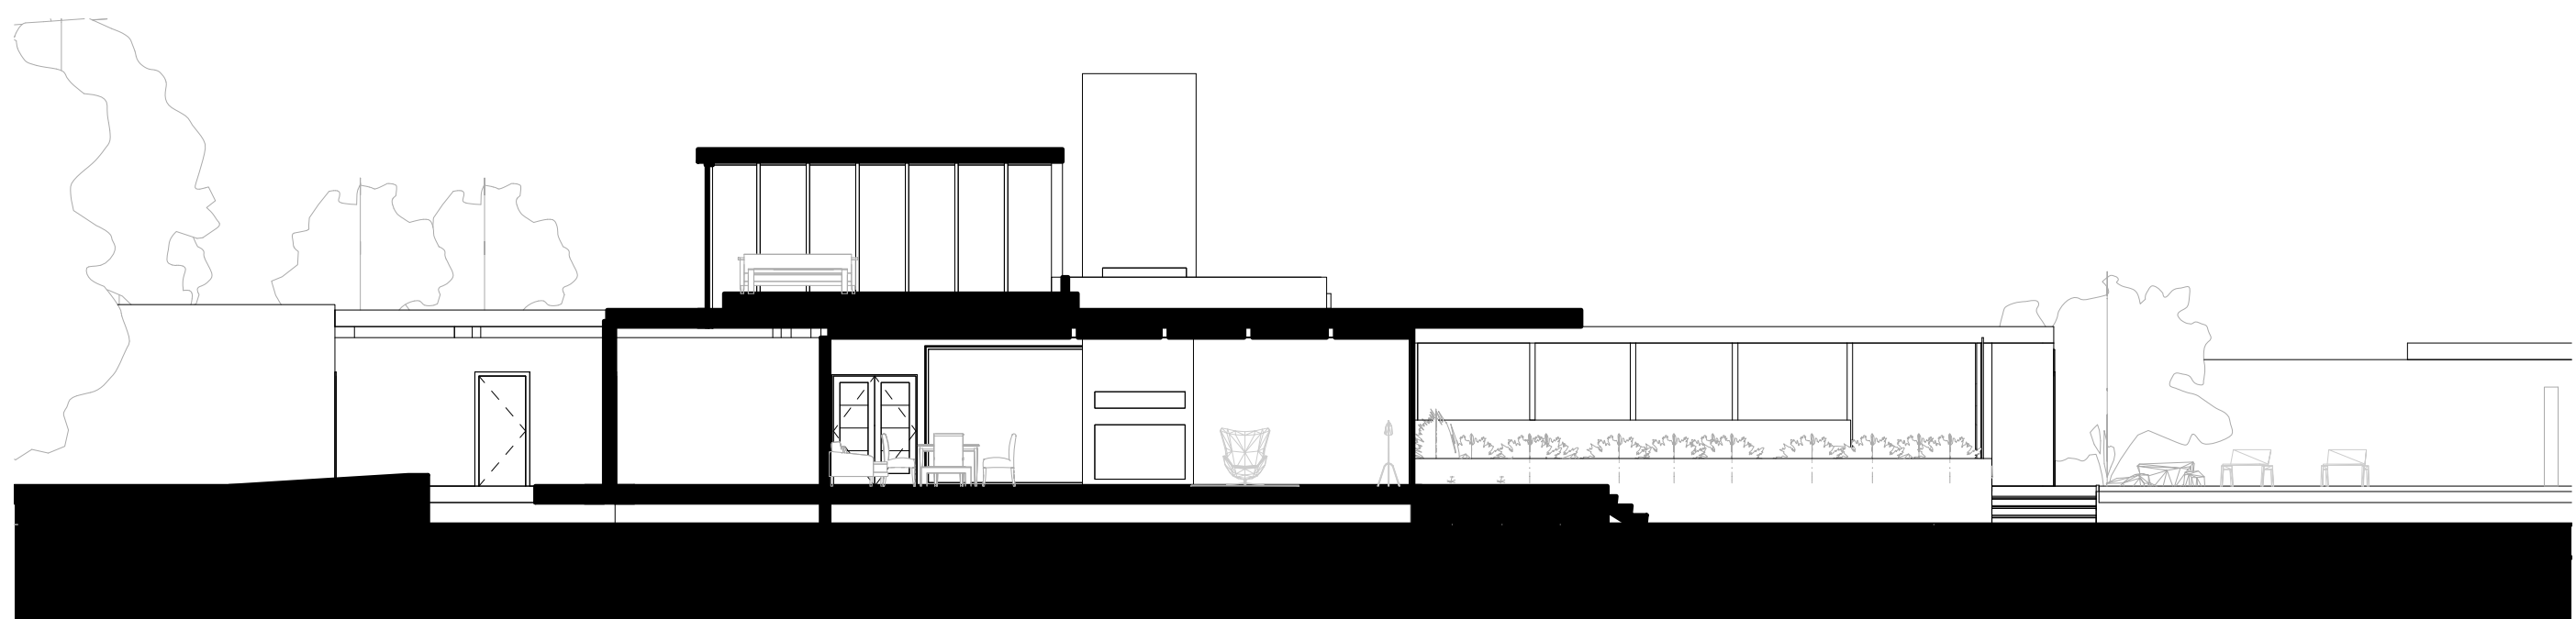

① Level 1  
3/64" = 1'-0"

② West Elevation  
3/32" = 1'-0"

③ Section  
3/32" = 1'-0"

ROOM SCHEDULE		
LEVEL	NAME	AREA
Level 1	Bathroom	80 SF
Level 1	Bathroom	49 SF
Level 1	Bathroom	57 SF
Level 1	Bathroom	84 SF
Level 1	Bedroom	220 SF
Level 1	Bedroom	224 SF
Level 1	Bedroom	162 SF
Level 1	Bedroom	250 SF
Level 1	Closet	77 SF
Level 1	Closet	193 SF
Level 1	Dining	282 SF
Level 1	Garage	462 SF
Level 1	Kitchen	358 SF
Level 1	Living	599 SF
Level 1	Master	406 SF
Level 1	Office	157 SF
TOTAL:		16

Marisela Gerardo

Kaufmann Desert House

Robert Nuetra

Location	Palm Springs CA
Completion Date	1946
Date	12/3/19
Course	472 0101