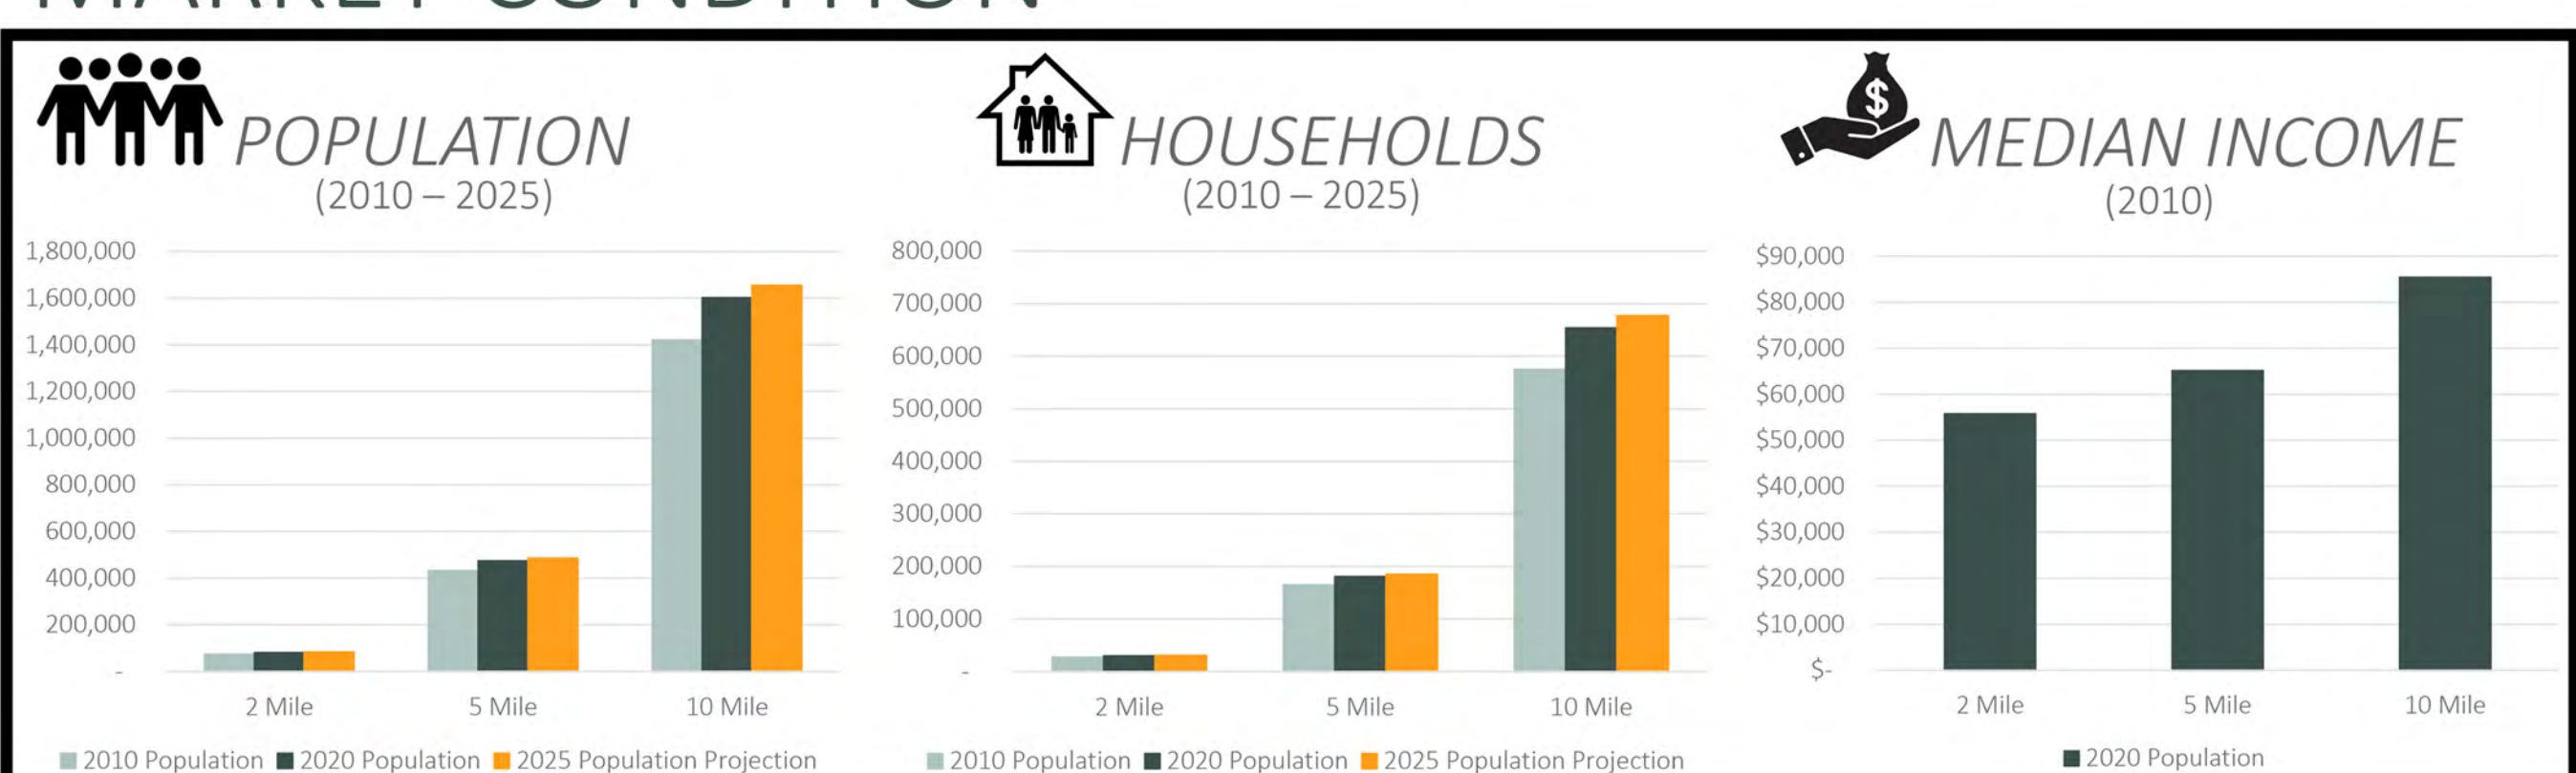

MARKET CONDITION

RETURNS

Return on Investment	Measurements	Distribution
Reversion Value - \$99,109,431	Equity Multiple - 6.05	General Partners (80%) \$ 53,572,009
(Year 15 & 5.5% Cap Rate)	Cash on Cash - 31%	Sponsor (20%) \$ 13,393,002
Profit on Sales - \$66,965,012	Leveraged IRR - 16%	
	Unleveraged IRR - 33%	