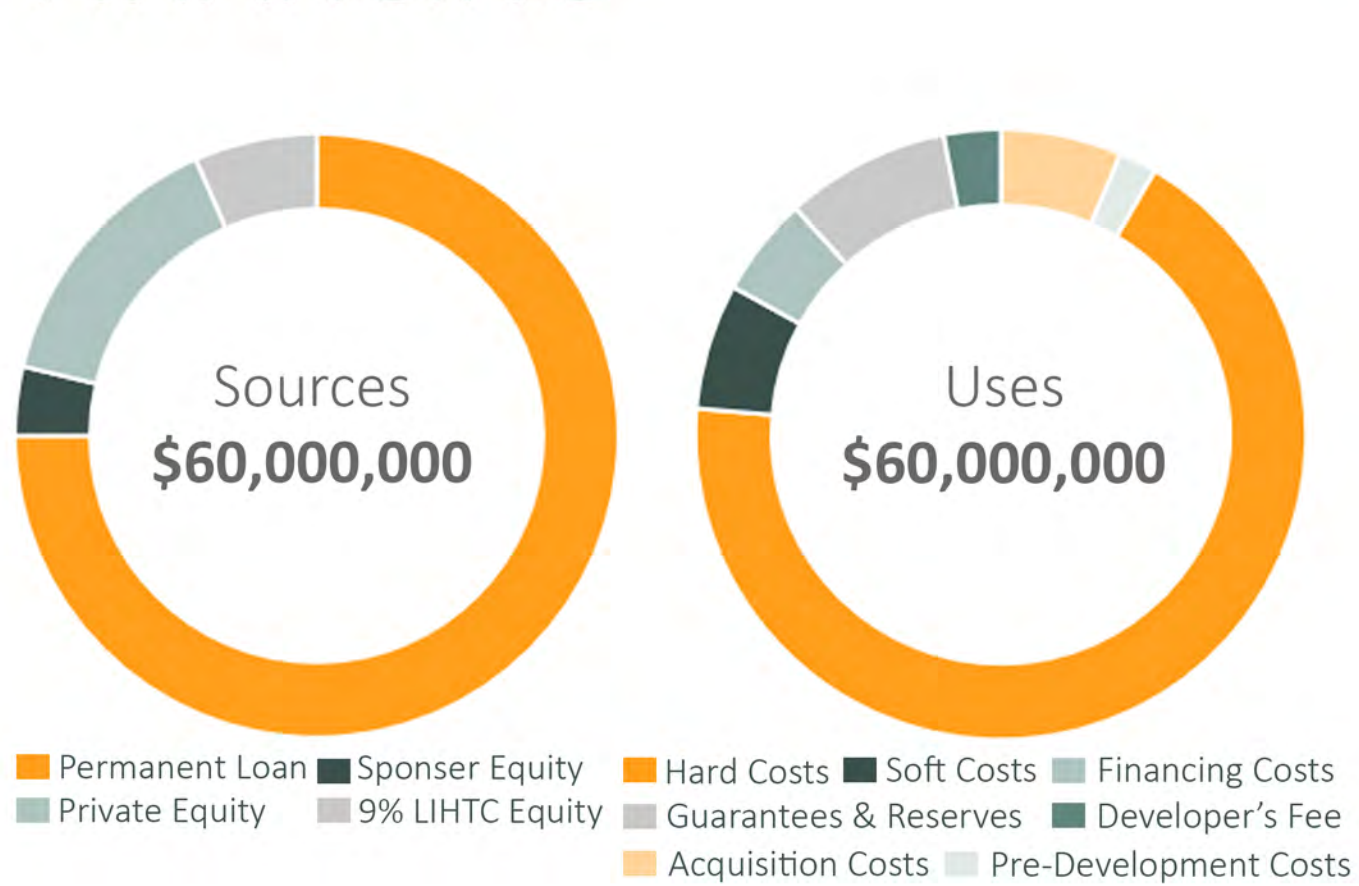

FINANCING

RENT ROLL

	Units	Unit SF	Rent
Residential			
<i>Market-Rate</i>			
1BR/1BA	14	750	$ 1,692
1BR/1BA Den	32	850	$ 1,817
2BR/2BA	42	1252	$ 2,620
3BR/2BA	8	1447	$ 2,645
<i>Affordable</i>			
1BR/1BA	20	750	$ 1,417
2BR/2BA	36	1252	$ 1,701
3BR/2BA	8	1447	$ 1,965
Total	160	101,860	
Retail		40,000	$25.33 psf