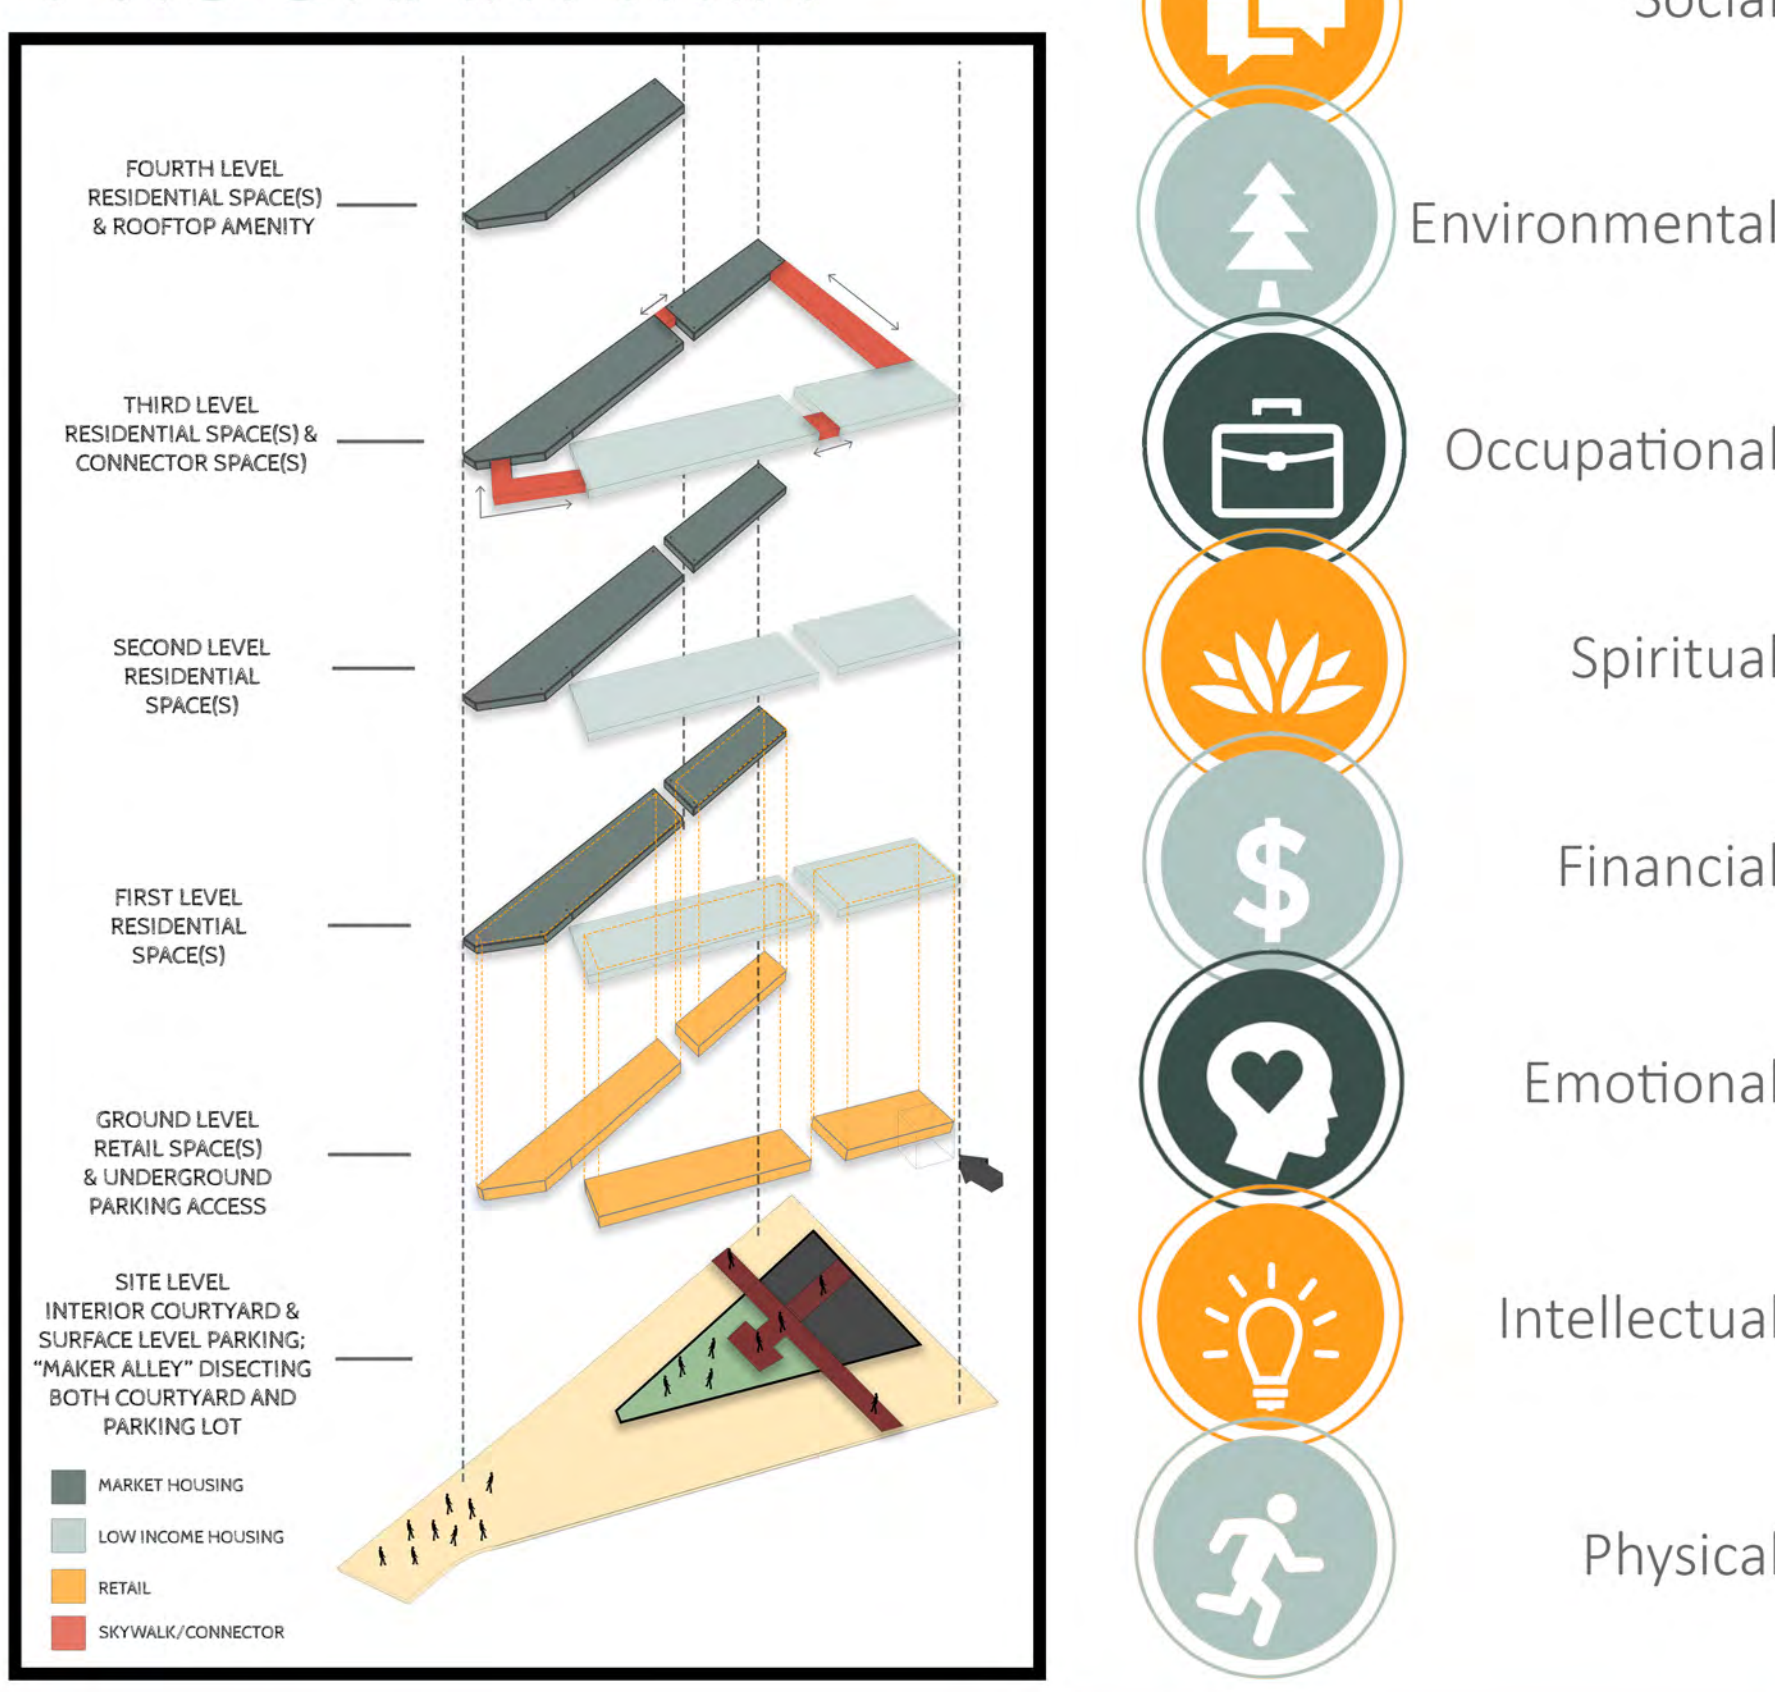

FINANCING

RENT ROLL

	Units	Unit SF	Rent
Residential			
<i>Market-Rate</i>			
1BR/1BA	14	750	\$ 1,692
1BR/1BA Den	32	850	\$ 1,817
2BR/2BA	42	1252	\$ 2,620
3BR/2BA	8	1447	\$ 2,645
<i>Affordable</i>			
1BR/1BA	20	750	\$ 1,417
2BR/2BA	36	1252	\$ 1,701
3BR/2BA	8	1447	\$ 1,965
Total	160	101,860	
Retail		40,000	\$25.33 psf

SITE PLAN

PROGRAM MIX

- Social
- Environmental
- Occupational
- Spiritual
- Financial
- Emotional
- Intellectual
- Physical

MRED

Elysian

An Innovative Mixed-Use Development For A Healthier Standard Of Living

Domynique Garrett

Elysian brings you the best in lifestyle design, paired with a relaxed vibe, convenient retail, exceptional amenities, all while providing residents a well-balanced and healthy standard of living. Throughout the carefully curated private and public spaces in Elysian, are industrial influence with a modern flair that distinguishes this community from any other in Seat Pleasant, MD.

Every detail of Elysian has been thoroughly considered to embody the eight points of wellness. Stay connected with nature through our link to "Maker Alley" trail. When you feel like socializing, Elysian's rooftop gathering spaces perfectly balance elegance and practicality with whimsy and imagination. Practice yoga in the courtyard for self-discovery and spiritual growth. Stay fit by joining on-site fitness classes or "Walk with Seat Pleasant" to reminisce its history.