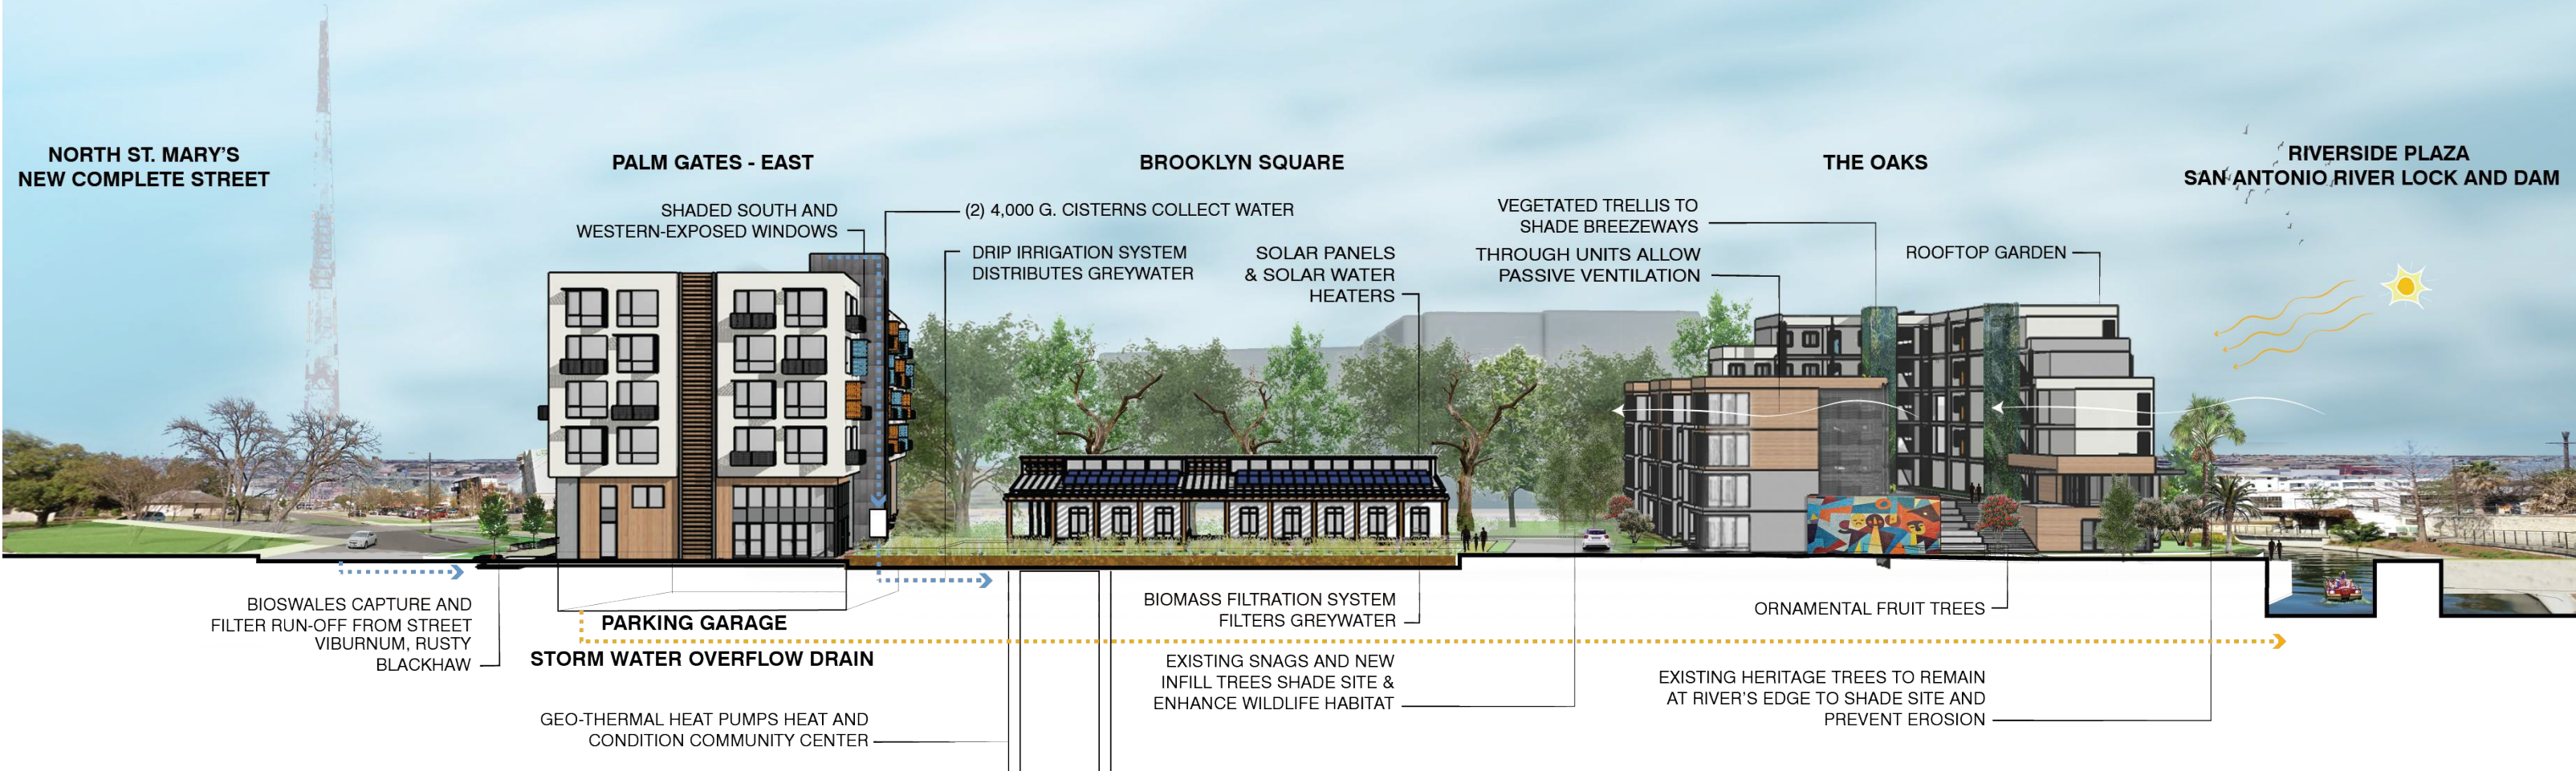

Riverside Plaza

Unit Mix: 177 Units

Site Section

43
30

PALM GATES EAST

live/work unit

60
51

PALM GATES WEST

1-bedroom apartment

10

CYPRESS ROW: TWO/TWO

2-bedroom two over two

58
47

THE OAKS

modular 2-bedroom

6

CYPRESS ROW: TOWNHOME

3-bedroom townhome

TOTAL UNITS
AFFORDABLE