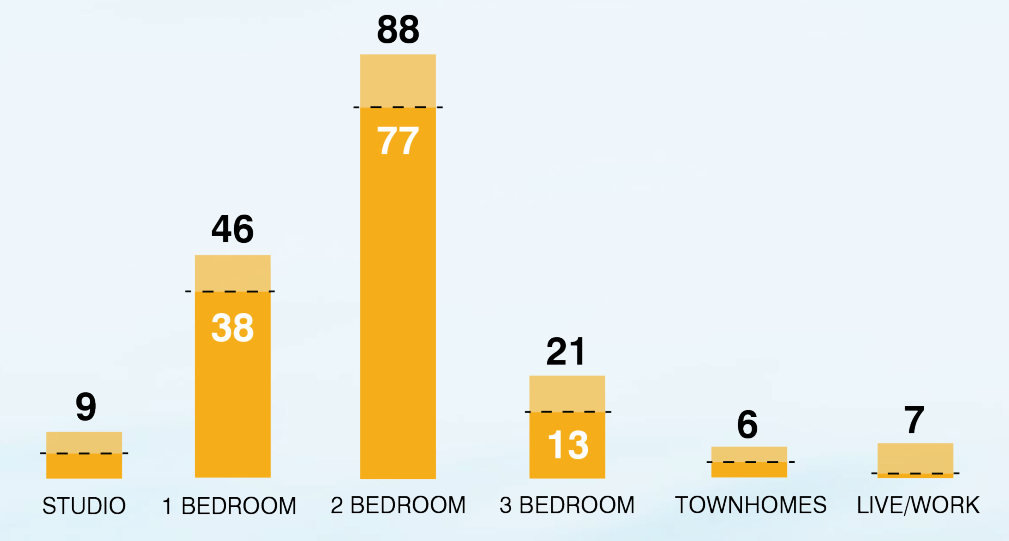

Riverside Plaza

Unit Mix: 177 Units

Site Section

43
30

PALM GATES EAST

live/work unit

60
51

PALM GATES WEST

1-bedroom apartment

10

CYPRESS ROW: TWO/TWO

2-bedroom two over two

58
47

THE OAKS

modular 2-bedroom

6

CYPRESS ROW: TOWNHOME

3-bedroom townhome

TOTAL UNITS
AFFORDABLE