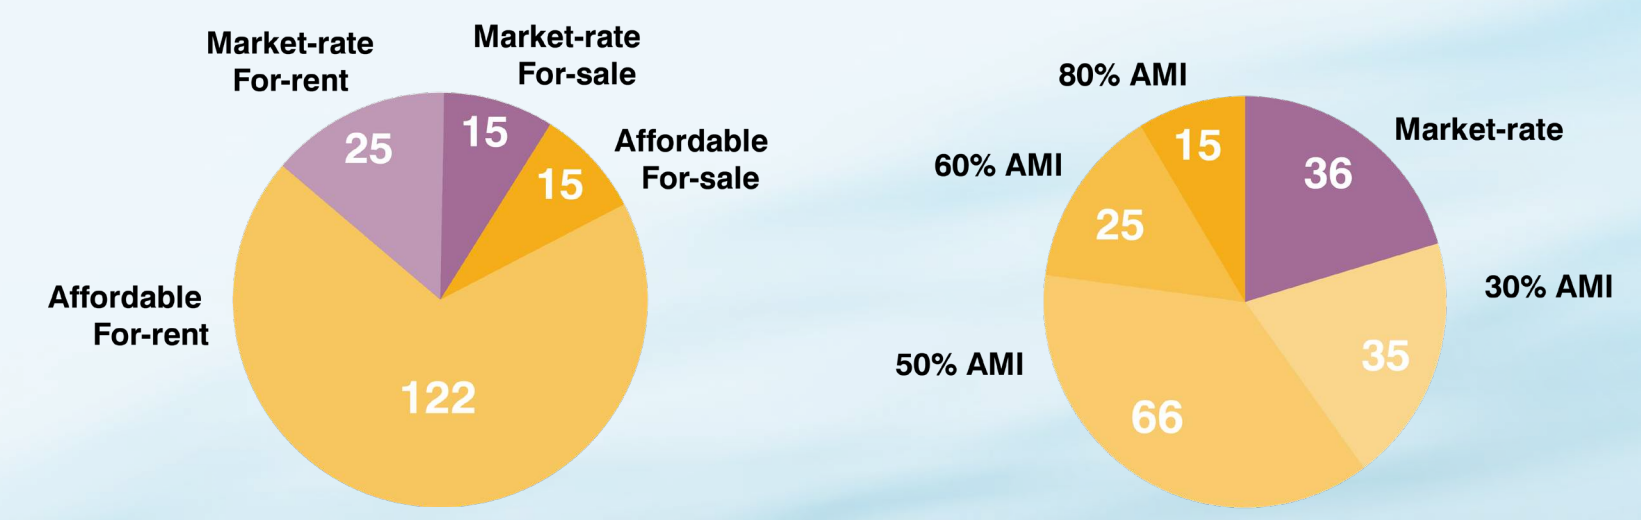

Riverside Plaza

Unit Mix: 177 Units

Site Section

43
30

PALM GATES EAST

live/work unit

60
51

PALM GATES WEST